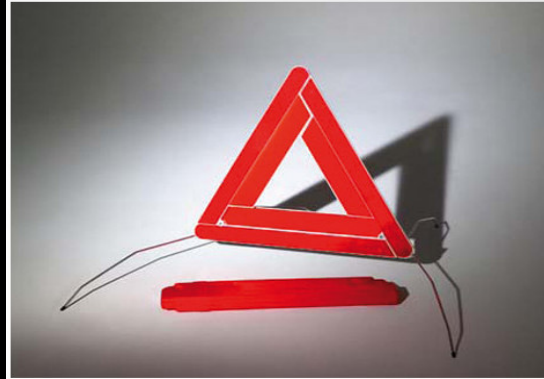

Safety Warning Triangle