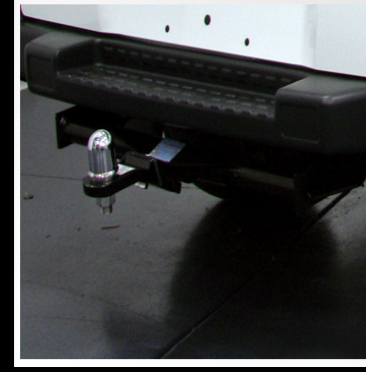

Towbar Package - 1200kg